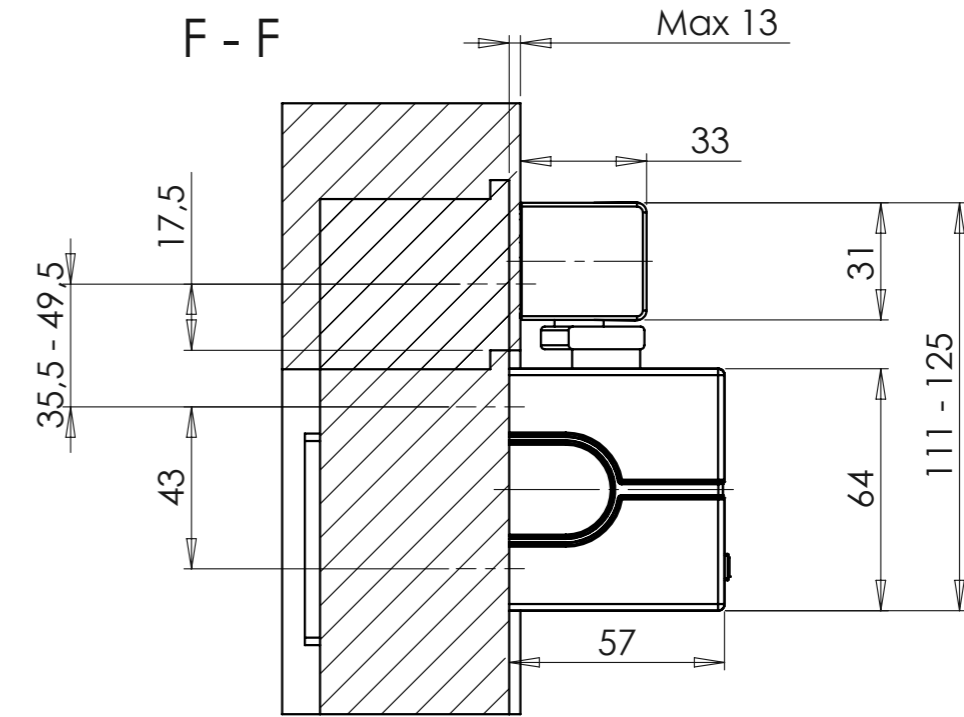

G460 ASSA ABLOY  
Installation Instructions

**FD460**

1 2  
3 4  
2 x (4.8x60) 2 x (M5x40)  
5  
1 x (M6x16)  
6 7  
8 9  
10 11

1 2

**1**

24V DC

**2**

**3**

# DC700 + G460 Hinge side door installation

Direct installation:

Installation with mounting plate:

Surface:			Material:			General tolerance:		
Volume:	Weight:	Surface area:	created: 16.9.2014	designed by: TommiHa	changed by: 30.9.2014	Scale:	Projection:	
<b>ASSA ABLOY</b>			DC700+G460			Alternate ID		
						Document ID		Rev.: