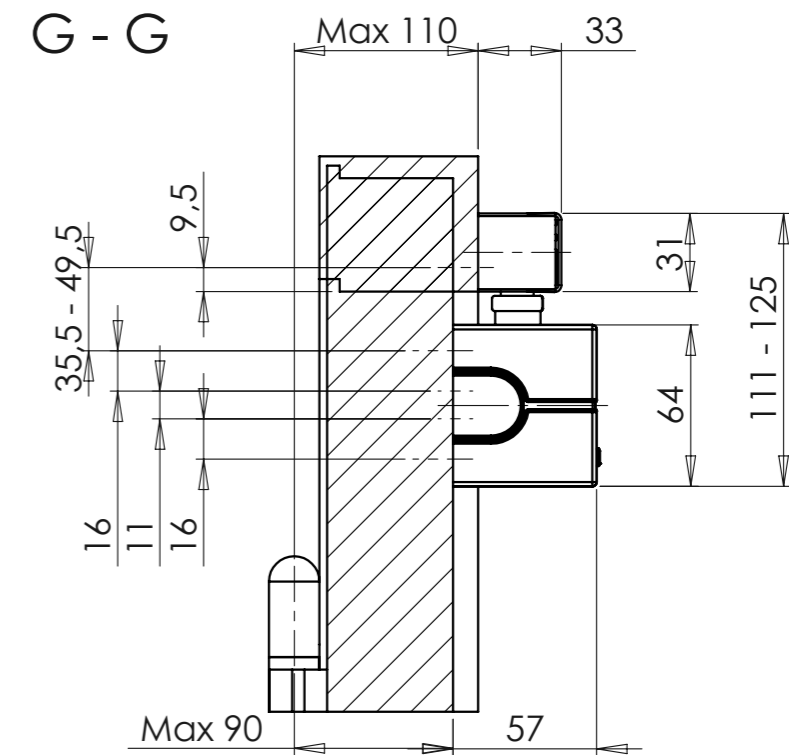

Installation with mounting plate: