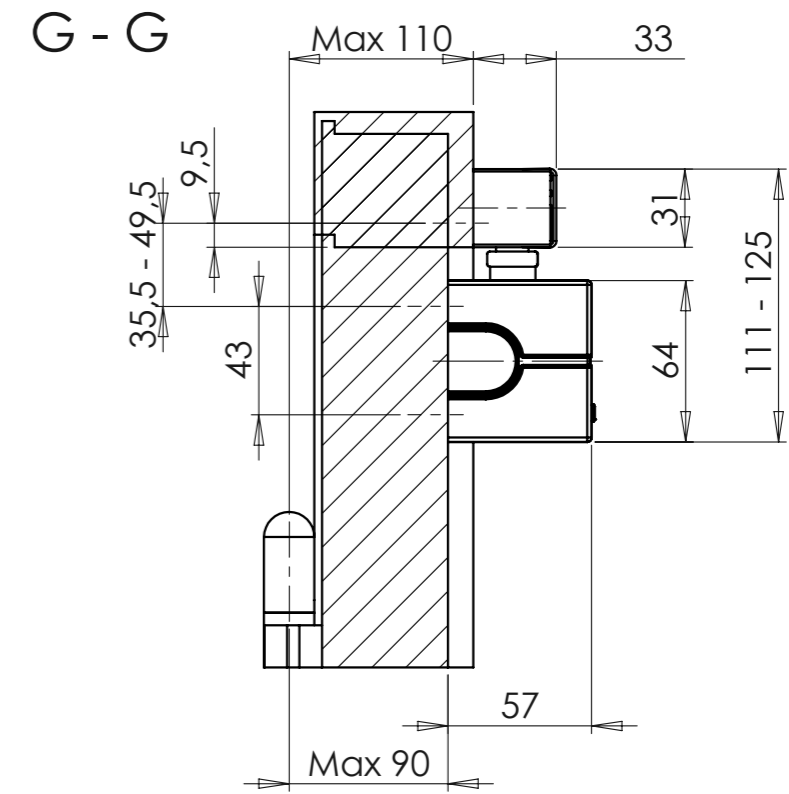

This document is our property and shall not without our permission be altered, copied, used for manufacturing or communicated to any other person or company.

DC700 + G460 Non-hinge side door installation

Direct installation: