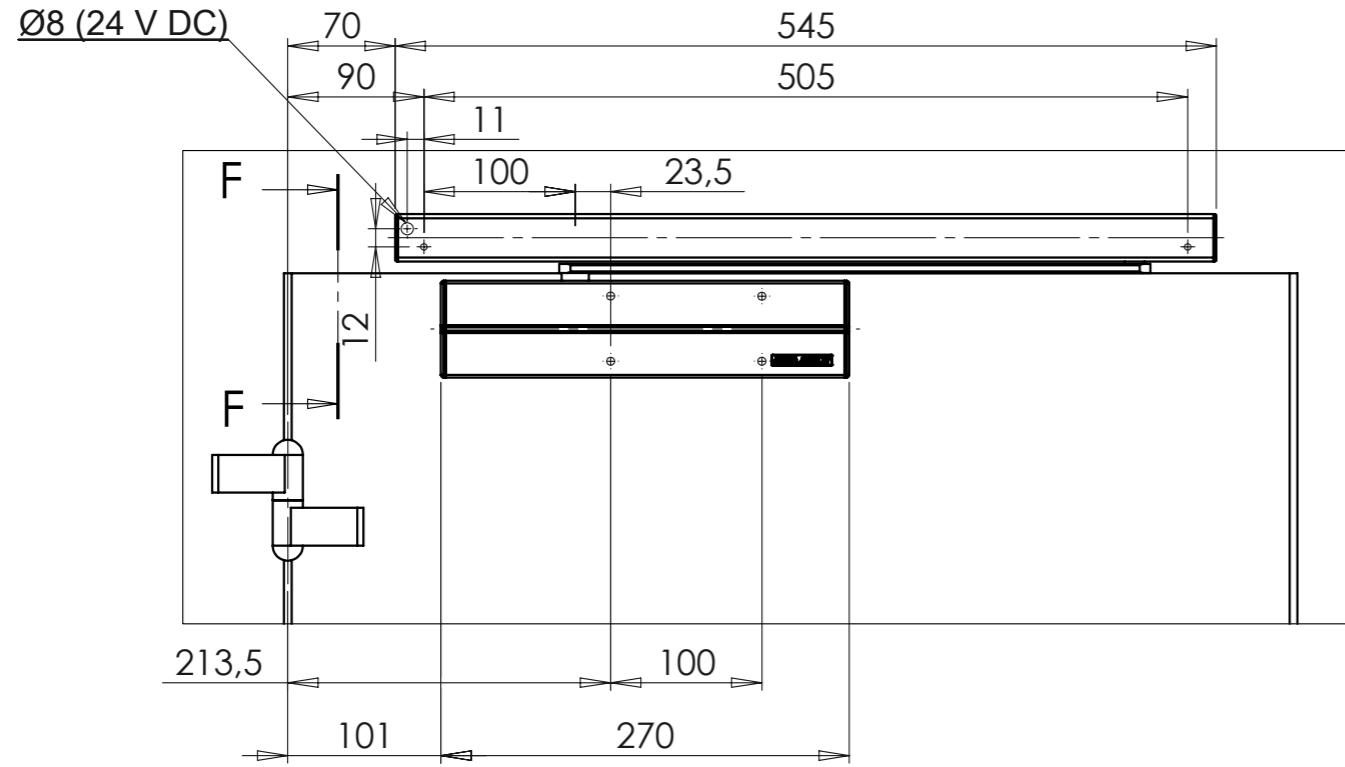

G460 ASSA ABLOY  
Installation Instructions

**FD460**

1 2  
3 4  
2 x (4.8x60) 2 x (M5x40)  
5  
1 x (M6x16)  
6 7  
8 9  
10 11

1 2

**1**

24V DC

**2**

**3**

# DC700 + G460 Hinge side door installation

Direct installation:

Installation with mounting plate:

Surface:			Material:			General tolerance:		
Volume:	Weight:	Surface area:	created: 16.9.2014	designed by: TommiHa	changed by: 30.9.2014	Scale:	Projection:	
<b>ASSA ABLOY</b>			DC700+G460			Alternate ID		
						Document ID		Rev.: