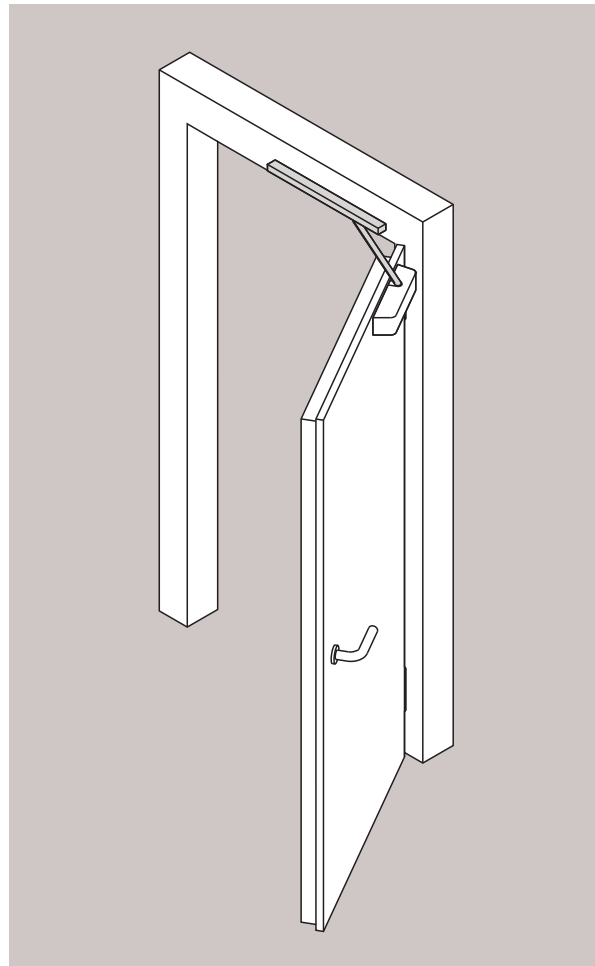

G460 ASSA ABLOY  
Installation Instructions

**FD460**

1 2  
3 4  
2 x (4.8x60) 2 x (M5x40)  
5  
1 x (M6x16)  
6 7  
8 9  
10 11

1 2

**1**

24V DC

**2**

**3**

**4**

**5**

~35mm

**6**

**7**

0-14 mm

**8**

**9**

# DC700 + G460 Hinge side door installation

Direct installation:

Installation with mounting plate:

Surface:			Material:			General tolerance:		
Volume:	Weight:	Surface area:	created: 16.9.2014	designed by: TommiHa	changed by: 30.9.2014	Scale:	Projection:	
<b>ASSA ABLOY</b>			DC700+G460			Alternate ID		
						Document ID		Rev.: