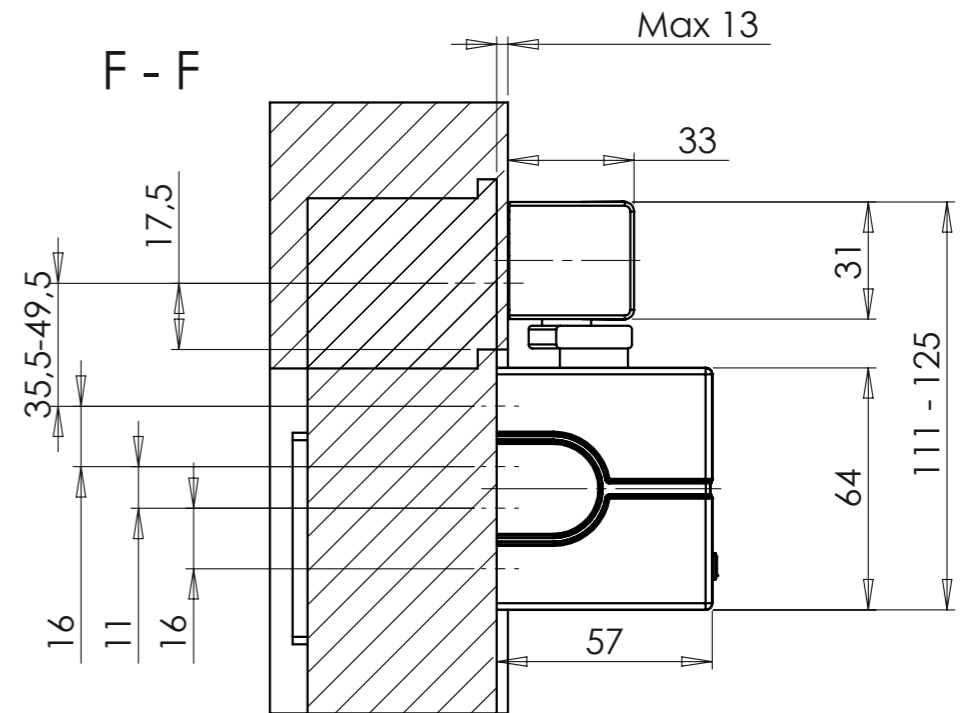

# DC700 + G460 Hinge side door installation

Direct installation:

Installation with mounting plate:

Surface:			Material:			General tolerance:		
Volume:	Weight:	Surface area:	created: 16.9.2014	designed by: TommiHa	changed by: 30.9.2014	Scale:	Projection:	
<b>ASSA ABLOY</b>			DC700+G460			Alternate ID		
						Document ID		Rev.: