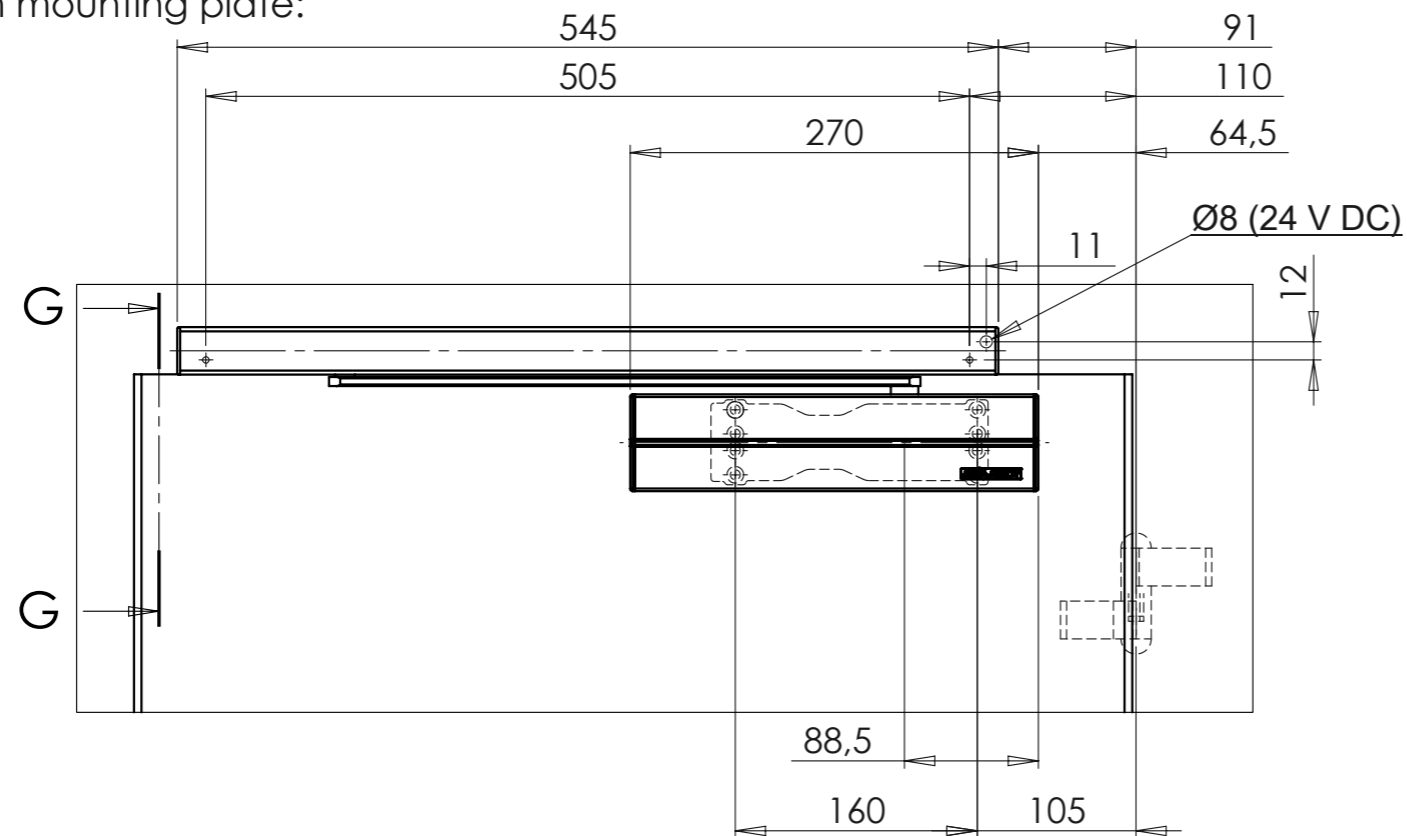

Installation with mounting plate: