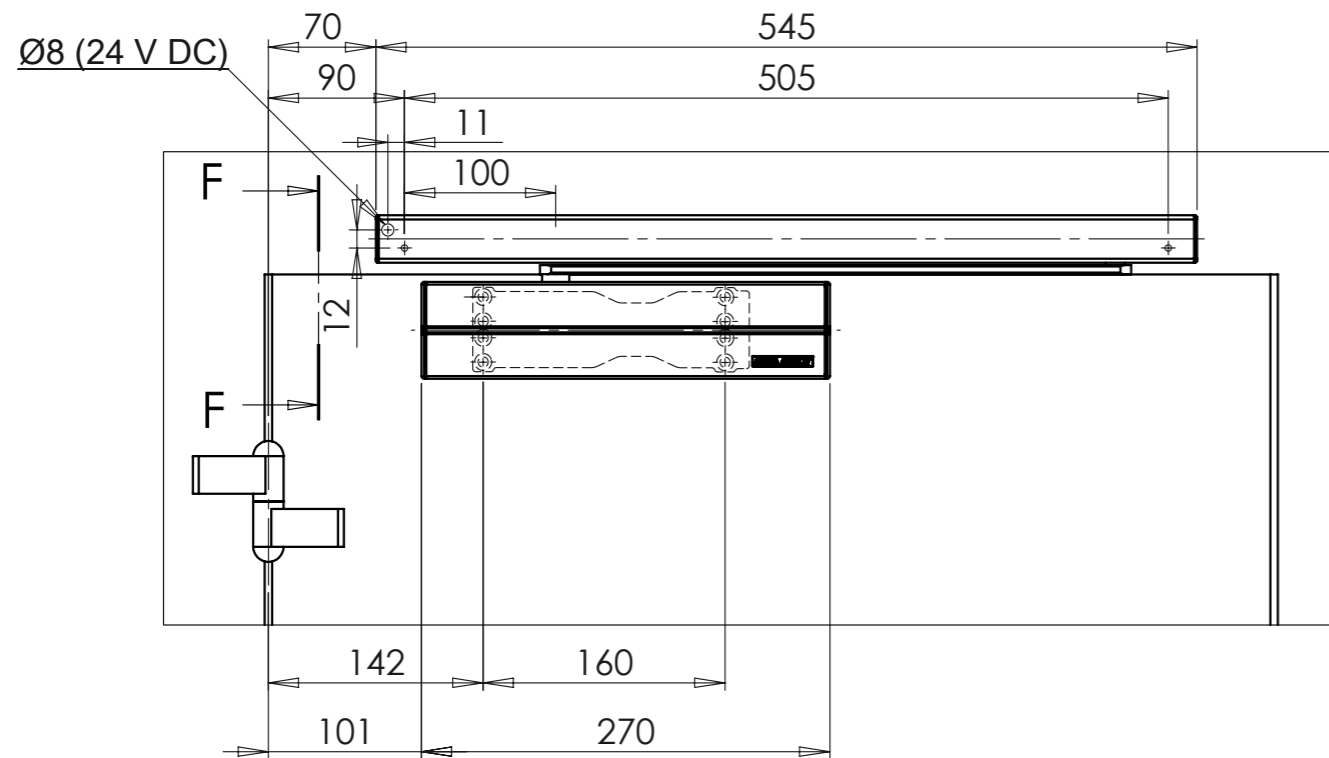

# DC700 + G460 Hinge side door installation

Direct installation:

Installation with mounting plate:

Surface:			Material:			General tolerance:		
Volume:	Weight:	Surface area:	created: 16.9.2014	designed by: TommiHa	changed by: 30.9.2014	Scale:	Projection:	
<b>ASSA ABLOY</b>			DC700+G460			Alternate ID		
						Document ID		Rev.: