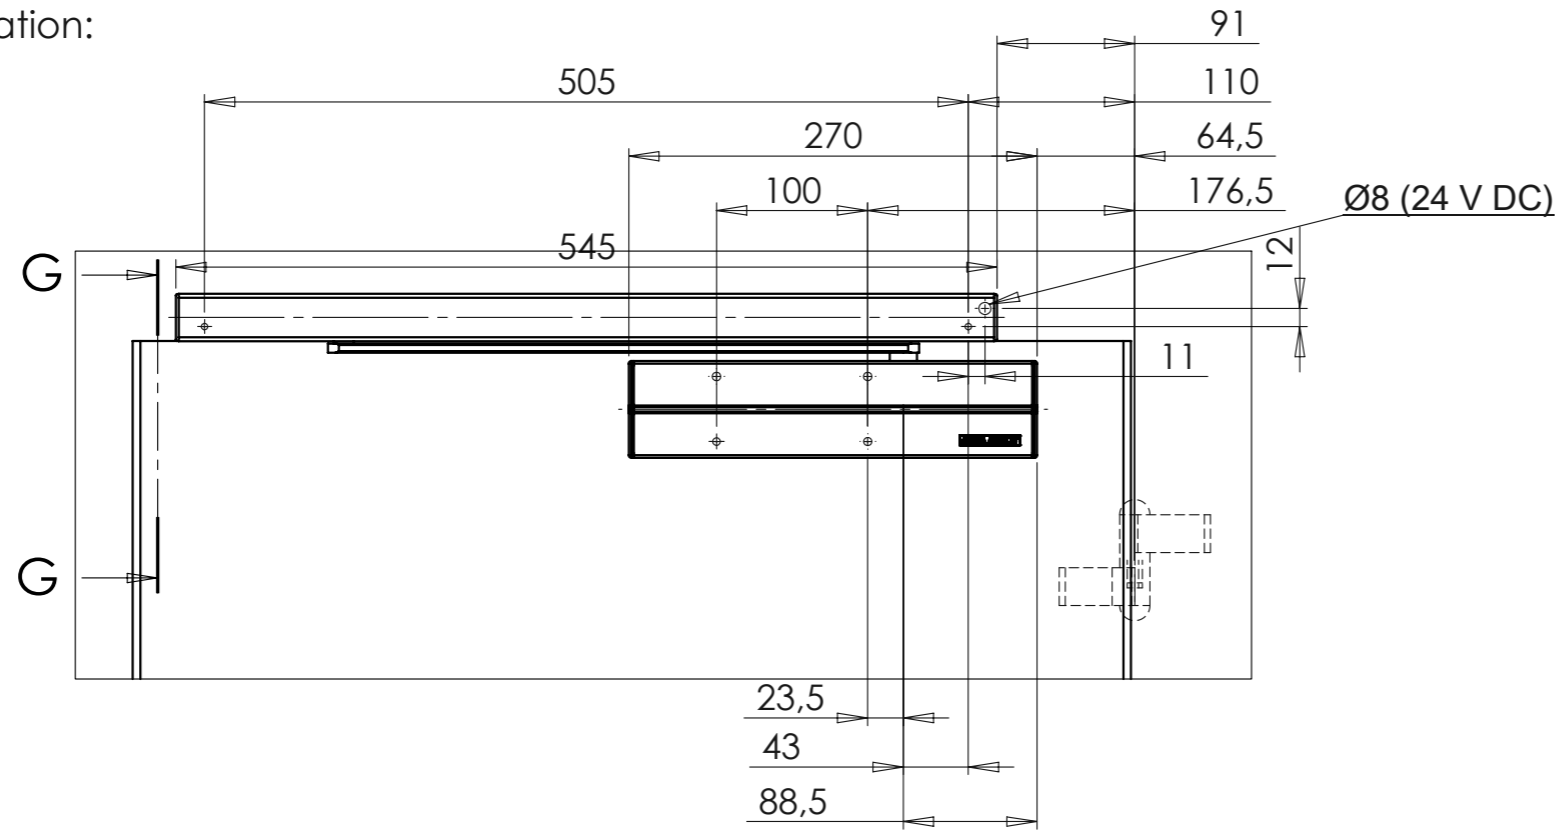

This document is our property and shall not without our permission be altered, copied, used for manufacturing or communicated to any other person or company.

DC700 + G460 Non-hinge side door installation

Direct installation: